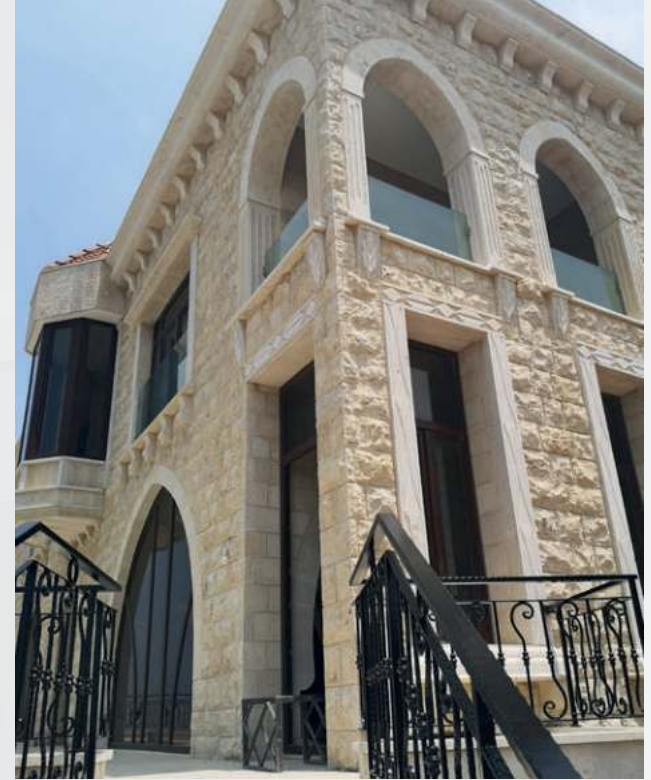

Dr Fidel Nabbout, Windows

Lebanon

2018

Ideal 4000 , Multi-Sliding
and Folding shutters,
NUTTREE, Glass For Big
Arch Vitrines : 12 mm tem-
pered glass +10 spacer + 10
mm laminated Glass