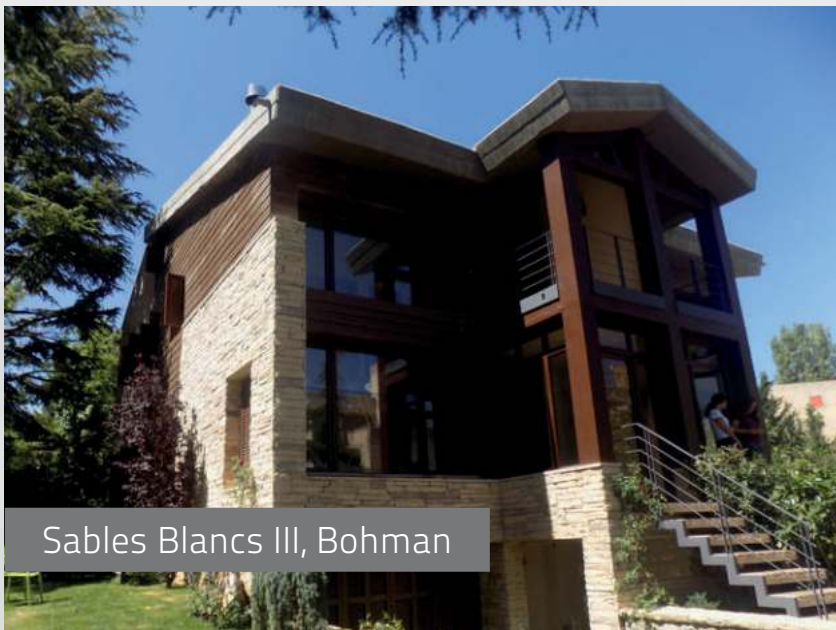

Sables Blancs III, Bohman

Lebanon

2016

IDEAL 4000
Double glazing
6-20-6
Nuttree