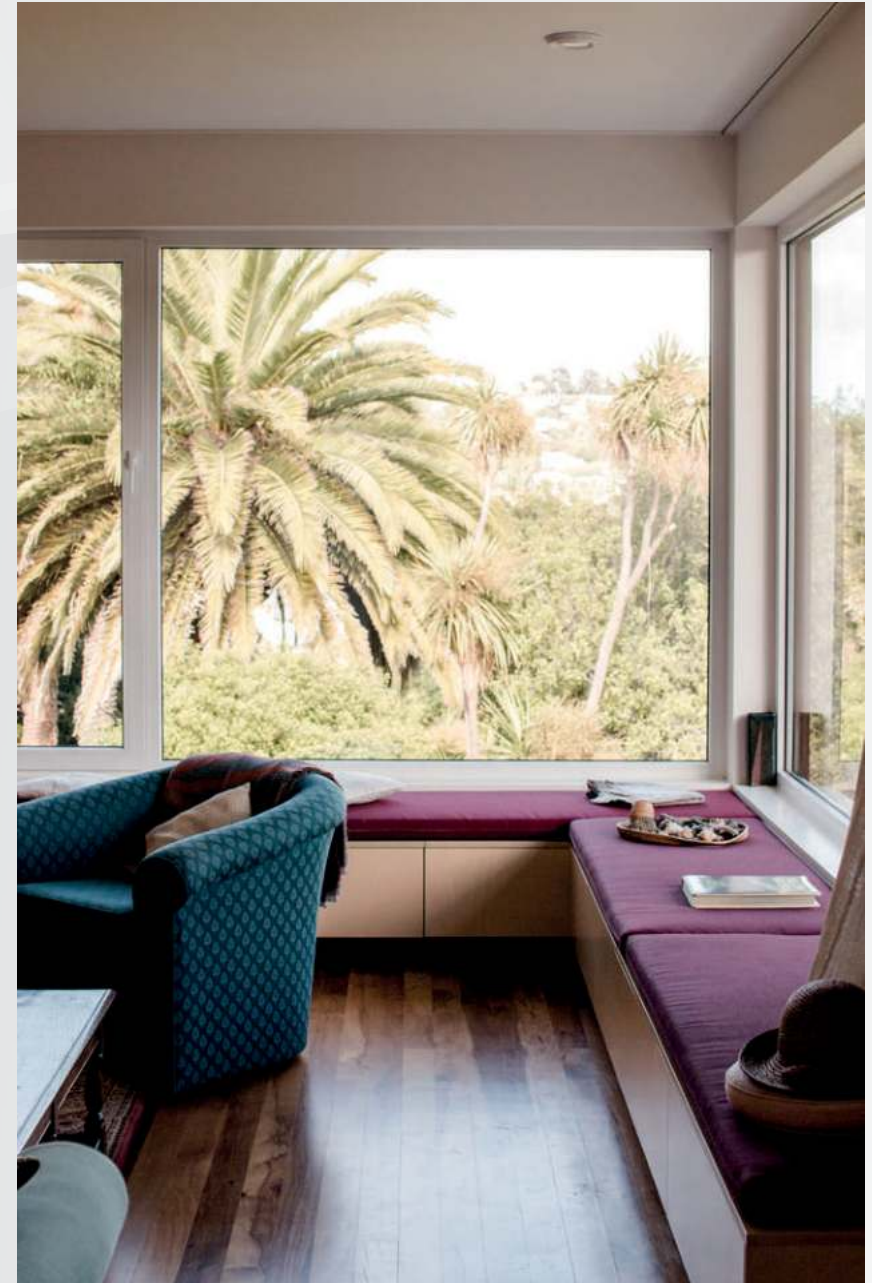

Christchurch New Build, NK Windows

New Zealand

2018

Ideal 4000, White Inside,
Anthracite Grey Outside.
Double glazed IGU, including
soft coat low e, argon and
TGI-M spacer