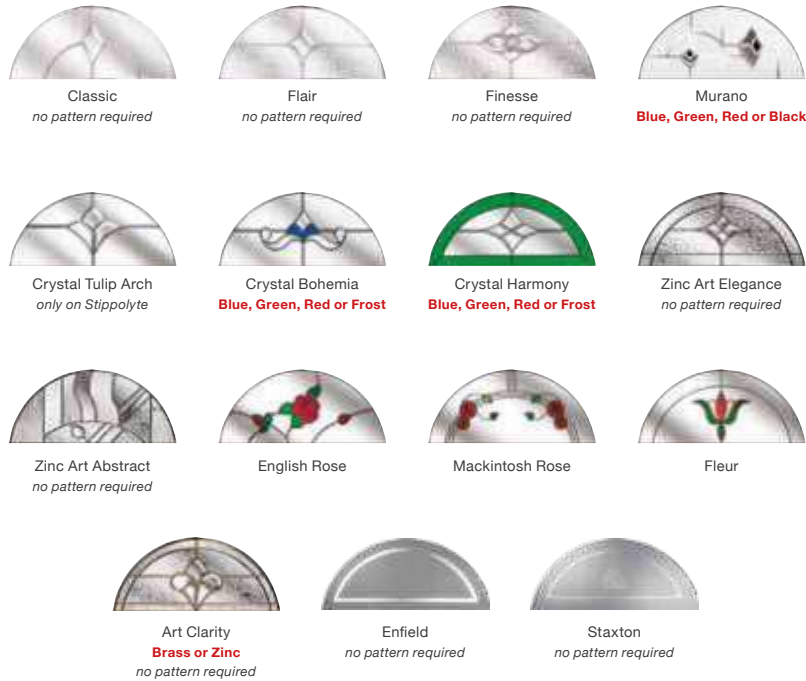

Glass Designs