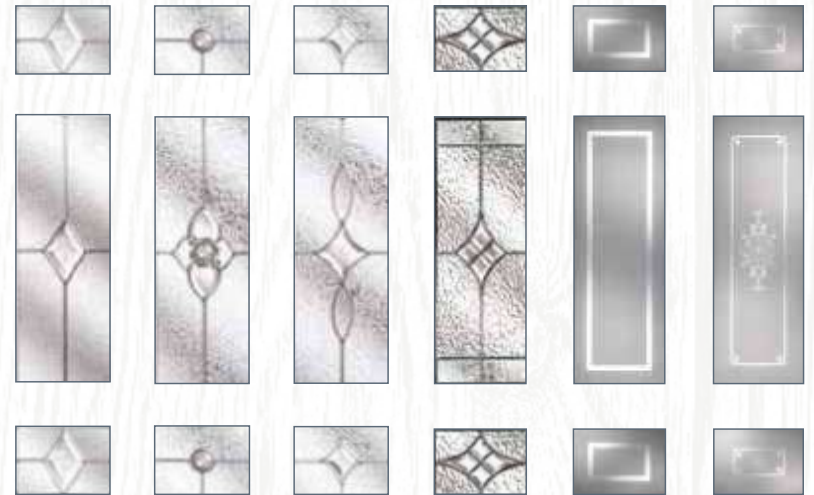

Murano **Black, Blue, Green or Red** Flair *no pattern required* Enfield *no pattern required*

Zinc Art Elegance *no pattern required* Zinc Art Abstract *no pattern required* Art Clarity **Brass or Zinc** *no pattern required* Staxton *no pattern required*

4 Panel

6 Panel

Cottage

Mid 3 Square

Colours

Glass Designs

Classic Finesse Flair Zinc Art Elegance Enfield Staxton
no pattern required no pattern required no pattern required no pattern required no pattern required no pattern required

Etched Squares
no pattern required

Kensington
no pattern required

Matrix
no pattern required

Murano
Black, Blue, Green or Red
only on clear

Zinc Art Elegance
no pattern required

Classic
no pattern required