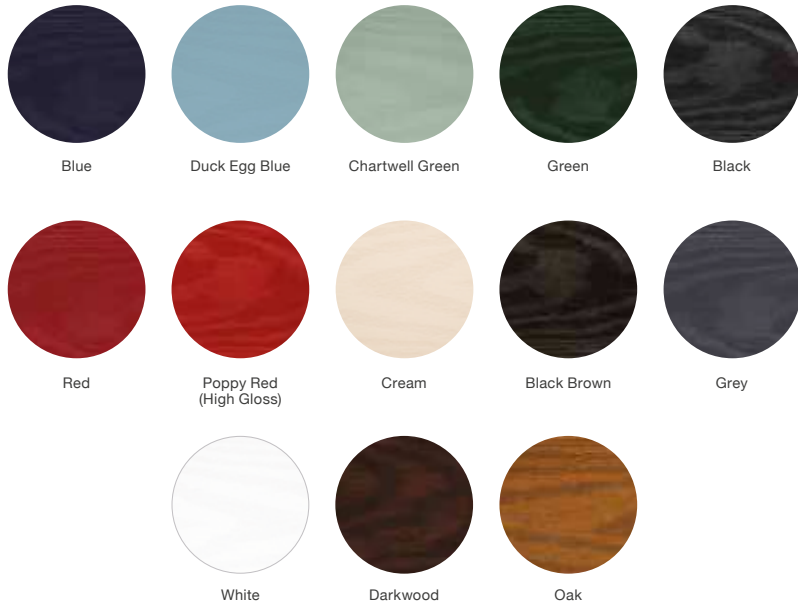

4 Panel

6 Panel

Cottage

Mid 3 Square

Colours

Glass Designs