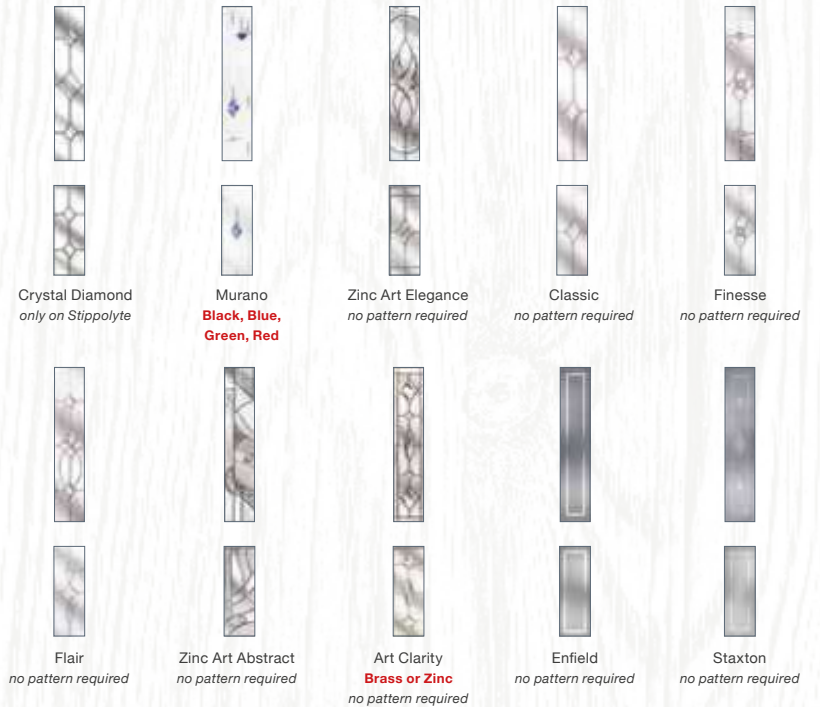

Zinc Art Elegance
no pattern required

Zinc Art Abstract
no pattern required

Art Clarity
Brass or Zinc
no pattern required

Brass Art Clarity
no pattern required

Crystal Harmony
Blue, Green, Red or Frost

Finesse
no pattern required

Classic
no pattern required

Flair
no pattern required

2 Panel 2 Angle

Twin Side

Glass Designs

Glass Designs

Circle

Mid Square

Glass Patterns

Colour Options

The doors in our collection are available in a diverse range of colours (both sides) to suit the character of your home.

Please note: woodgrain colour both sides option is only available in certain styles.