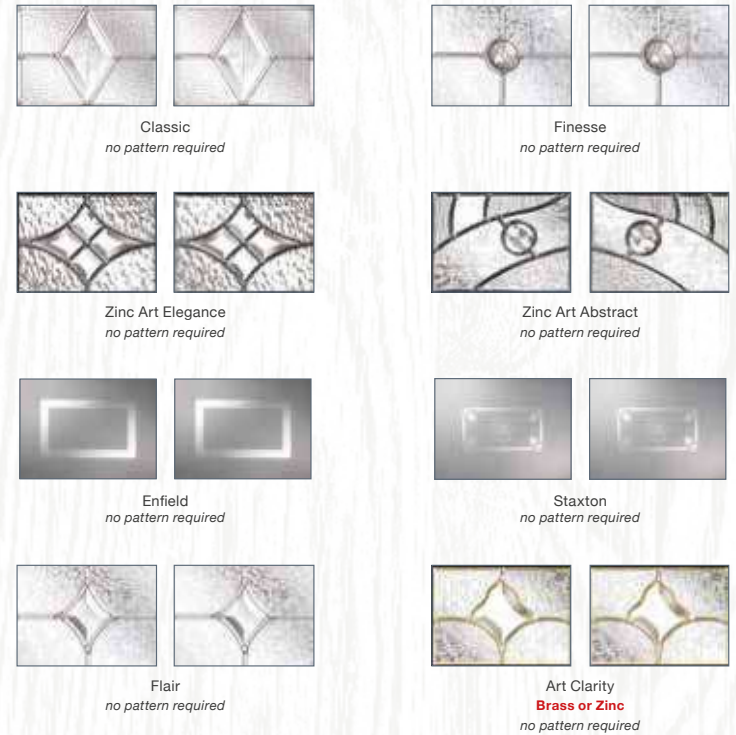

Brass Art Clarity
no pattern required

Mackintosh Rose

Fleur

English Rose

Crystal Bohemia
Blue, Green, Red or Frost

Zinc Art Elegance
no pattern required

Zinc Art Abstract
no pattern required

Staxton
no pattern required

4 Panel 1 Arch

4 Panel 2 Square

Glass Designs

Glass Designs

4 Panel 2 Square, Black Brown, Classic Furniture, Classic Glass

Composite Side Panel

Glazed Side Panel

Glass Designs

Glass Patterns

Colour Options

The doors in our collection are available in a diverse range of colours (both sides) to suit the character of your home.

Please note: woodgrain colour both sides option is only available in certain styles.