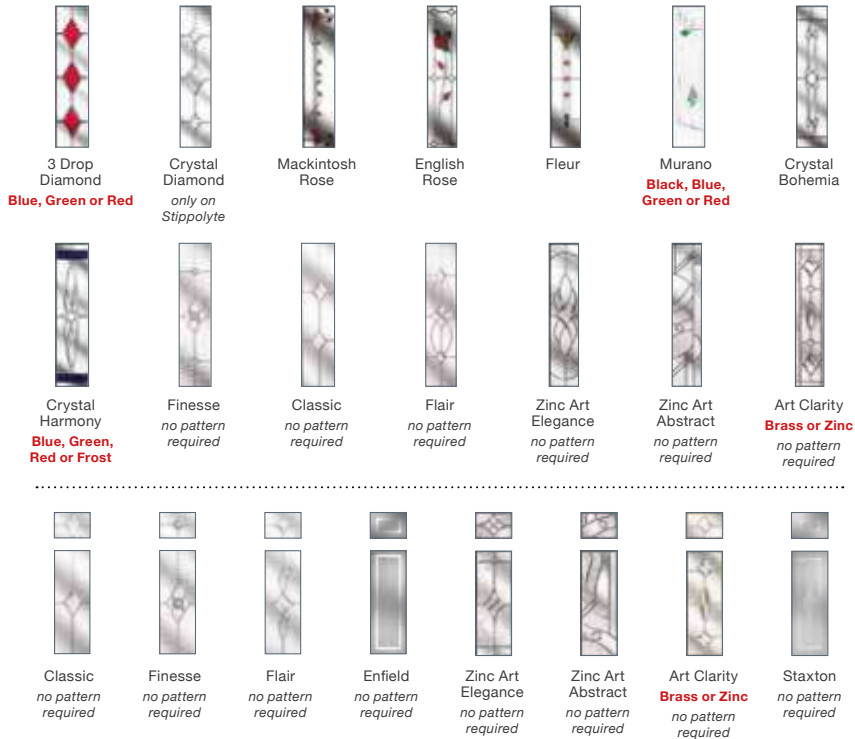

Etched Squares
no pattern required

Kensington
no pattern required

Matrix
no pattern required

Murano
Black, Blue, Green or Red
only on clear

Zinc Art Elegance
no pattern required

Classic
no pattern required

Brass Art Clarity
no pattern required

Mackintosh Rose

Fleur

English Rose

Crystal Bohemia
Blue, Green, Red or Frost

Zinc Art Elegance
no pattern required

Zinc Art Abstract
no pattern required

Staxton
no pattern required

4 Panel 1 Arch

4 Panel 2 Square

Glass Designs

Glass Designs

4 Panel 2 Square, Black Brown, Classic Furniture, Classic Glass

Composite Side Panel

Glazed Side Panel

Glass Designs

Glass Patterns

Colour Options

The doors in our collection are available in a diverse range of colours (both sides) to suit the character of your home.

Please note: woodgrain colour both sides option is only available in certain styles.