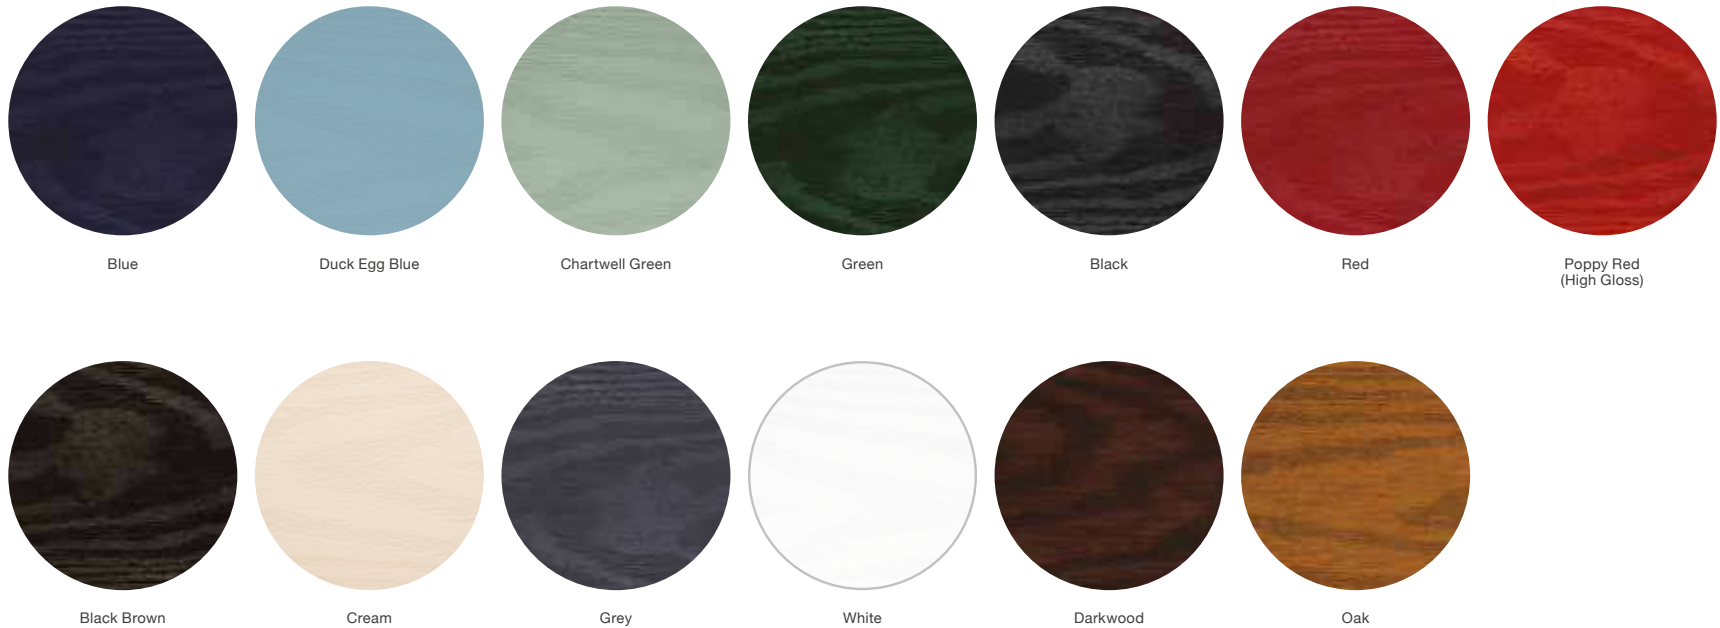

Colour Options

The doors in our collection are available in a diverse range of colours (both sides) to suit the character of your home.

Please note: woodgrain colour both sides option is only available in certain styles.

Door Colours