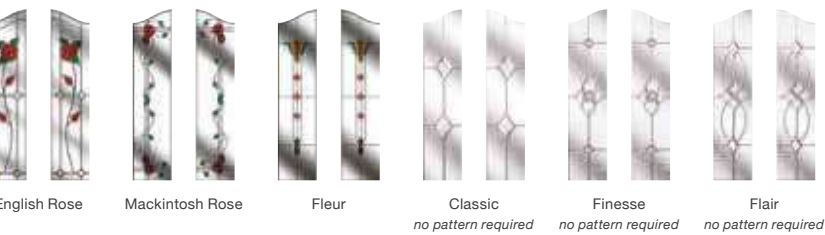

Zinc Art Elegance
no pattern required

Zinc Art Abstract
no pattern required

Art Clarity
Brass or Zinc
no pattern required

Brass Art Clarity
no pattern required

Crystal Harmony
Blue, Green, Red or Frost

Finesse
no pattern required

Classic
no pattern required

Flair
no pattern required

2 Panel 2 Angle

Twin Side

Glass Designs

Glass Designs

Circle

Mid Square