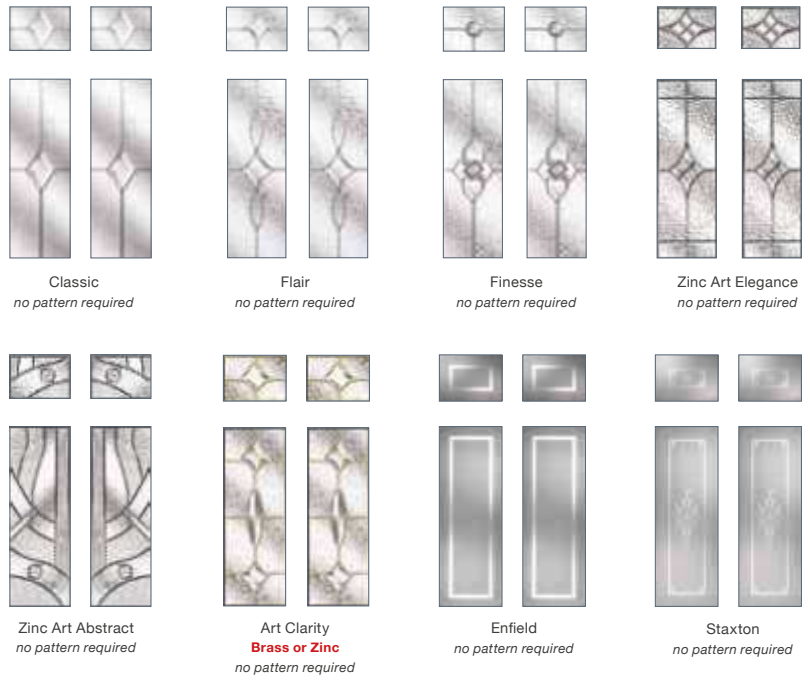

Zinc Art
Elegance
no pattern
required

Zinc Art
Abstract
no pattern
required

Enfield
no pattern
required

Staxton
no pattern
required

Glass Designs

Flair
no pattern
required

Finesse
no pattern
required

Zinc Art
Elegance
no pattern
required

Zinc Art
Abstract
no pattern
required

Enfield
no pattern
required

Staxton
no pattern
required

2 Panel 4 Square

3 Panel 1 Square

Glass Designs

Glass Designs

3 Panel 1 Square, Chartwell Green, Dorchester Glass

2 Panel 1 Grill, Darkwood, Satin Glass

2 Panel 1 Grill

2 Panel 1 Square

Glass Patterns

Stippolyte™ Cotswold™ Chantilly™ Digital™ Flemish™ Charcoal Sticks™

Florielle™ Oak™ Satin Florielle™ Minster™

Everglade™ Mayflower™ Contora™ Taffeta™ Pelerine™ Warwick™

Glass Patterns

Colour Options

The doors in our collection are available in a diverse range of colours (both sides) to suit the character of your home.

Please note: woodgrain colour both sides option is only available in certain styles.