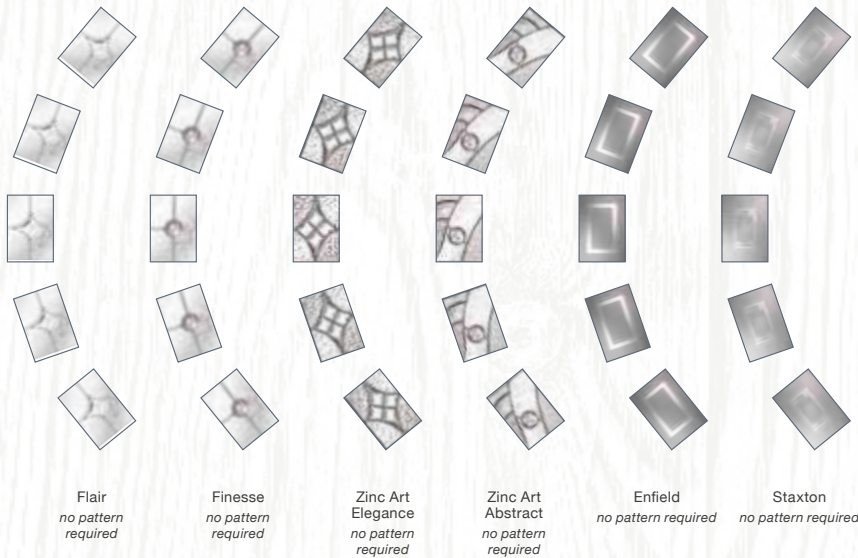

3 Diamond

Curve

Glass Patterns

Glass Designs

3 Diamond, Chartwell Green, Short Bow Handle, Stippolyte™ Glass

2 Panel 2 Square, White, Flair Glass

2 Panel 2 Square

2 Panel 2 Arch