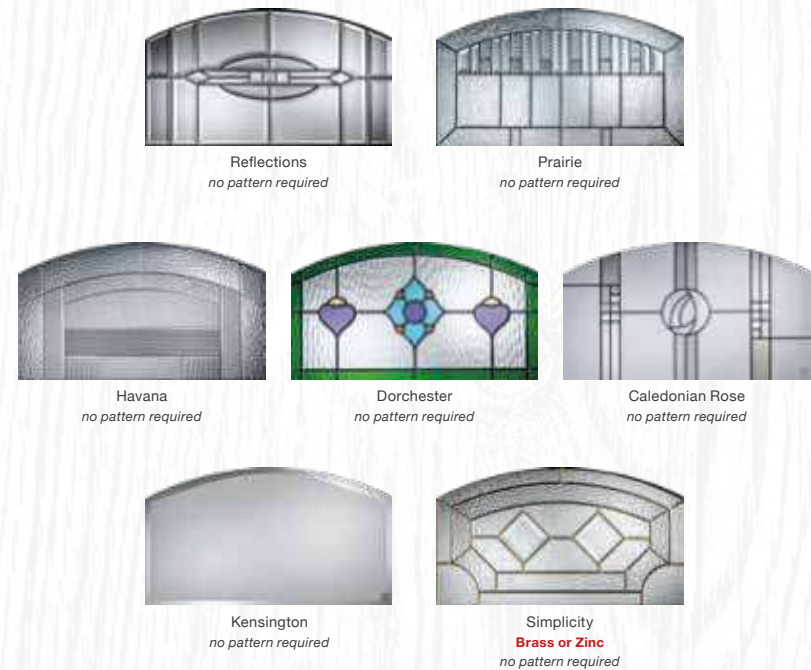

Zinc Art
Abstract
no pattern
required

Enfield
no pattern
required

Staxton
no pattern
required

2 Panel 4 Square

3 Panel 1 Square

Glass Designs

Glass Designs

3 Panel 1 Square, Chartwell Green, Dorchester Glass

2 Panel 1 Grill, Darkwood, Satin Glass

2 Panel 1 Grill

2 Panel 1 Square

Glass Patterns

Stippolyte™ Cotswold™ Chantilly™ Digital™ Flemish™ Charcoal Sticks™

Florielle™ Oak™ Satin Florielle™ Minster™

Everglade™ Mayflower™ Contora™ Taffeta™ Pelerine™ Warwick™