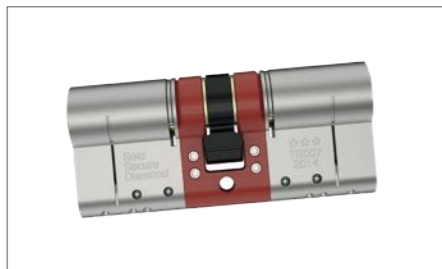

Ultion Cylinder

The Ultion cylinder prides itself upon 3 star plus protection. With 85% of break ins occurring through lock snapping, the Ultion hidden attack lock means it can detect an attack and automatically activate lockdown mode.