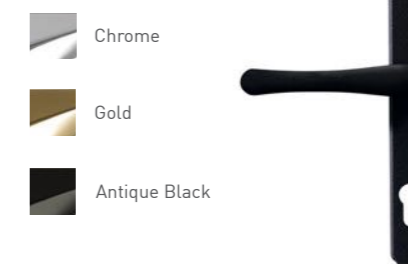

Not available on Tenby 4, Conway 3, Ludlow, Edinburgh, Harlech or Nottingham

Viewer

Letterplates

The Architectural Range

Knocker

Lever / Lever inline handle

Letterplate (Opens inwards)

The Classical Range

Bullring Knocker

Lever / Lever inline handle

Pull Knob

Letterplate (opens inwards)

Butt Hinge

-  Gold
-  White
-  Black
-  Brushed

Hinges

Our new slimline, PAS 24 tested, face fixed flag hinge is sleek and modern. Available for open in doors only.