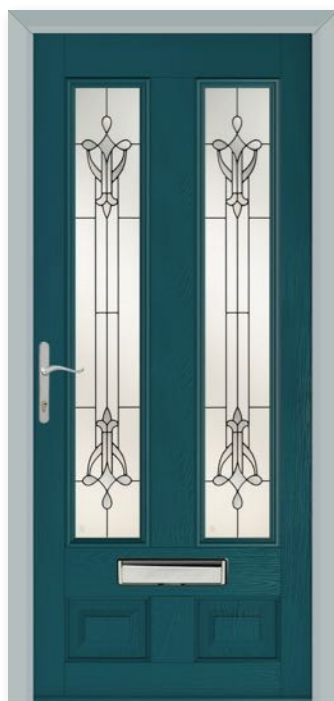

Edinburgh

Colour - Peacock Blue
Glass - Park Lane Bespoke