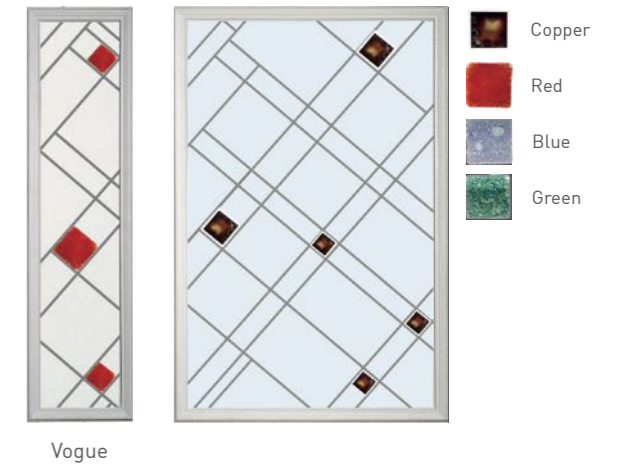

Hand crafted, each piece of glass is unique, turning the door to your home into a stunning work of art.