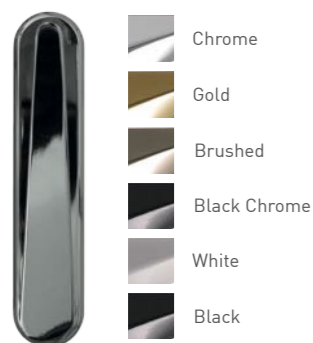

Milano Side Panel

Milano

Brescia

Thornbury

Ludlow

Harlech

Available in all of our colour options!

Tenby

Nottingham

Furniture & Accessories

A selection of beautiful accessories and high security locks to perfectly complement your choice of door. Whether contemporary or traditional, you will find an accessory to really make your door stand out.

Door Knockers

Doctor

Premium 7" Doctor

Urn

Available with or without spyhole

Pony Tail

Stainless Steel

Lion

Bullring Knocker

Lever / Lever inline handle

Pull Knob

Letterplate (opens inwards)

Butt Hinge

-  Gold
-  White
-  Black
-  Brushed

Hinges

Our new slimline, PAS 24 tested, face fixed flag hinge is sleek and modern. Available for open in doors only.