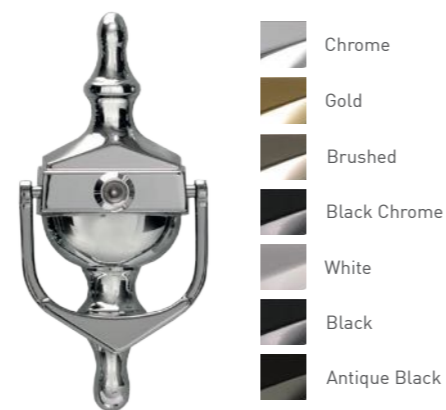

Nottingham

Furniture & Accessories

A selection of beautiful accessories and high security locks to perfectly complement your choice of door. Whether contemporary or traditional, you will find an accessory to really make your door stand out.

Door Knockers

Doctor

Premium 7" Doctor

Urn

Available with or without spyhole

Pony Tail

Stainless Steel

Lion

Bullring Knocker

Lever / Lever inline handle

Pull Knob

Letterplate (opens inwards)

Butt Hinge

-  Gold
-  White
-  Black
-  Brushed

Hinges

Our new slimline, PAS 24 tested, face fixed flag hinge is sleek and modern. Available for open in doors only.