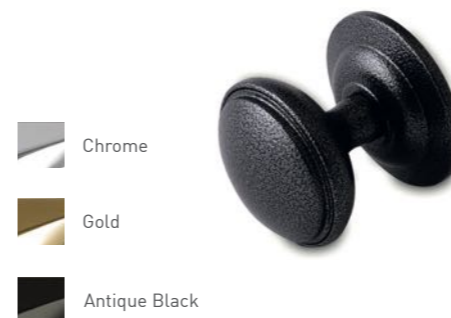

Not available on Tenby 4, Conway 3, Ludlow, Edinburgh, Harlech or Nottingham

Viewer

Letterplates

The Architectural Range

Knocker

Lever / Lever inline handle

Letterplate (Opens inwards)

The Classical Range

Bullring Knocker

Lever / Lever inline handle

Pull Knob

Letterplate (opens inwards)

Butt Hinge

-  Gold
-  White
-  Black
-  Brushed

Hinges

Our new slimline, PAS 24 tested, face fixed flag hinge is sleek and modern. Available for open in doors only.