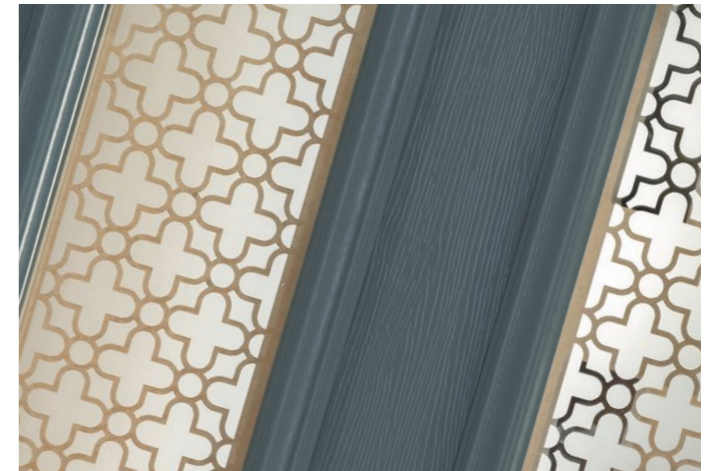

Hand crafted, each piece of glass is unique, turning the door to your home into a stunning work of art.

Solidor[®]
EXCLUSIVE

Artistic Glass

Inspired by classical artistic styles, such as art deco, minimalism, and the impressionist movement, The Modernist Range of glass is unique to Solidor.