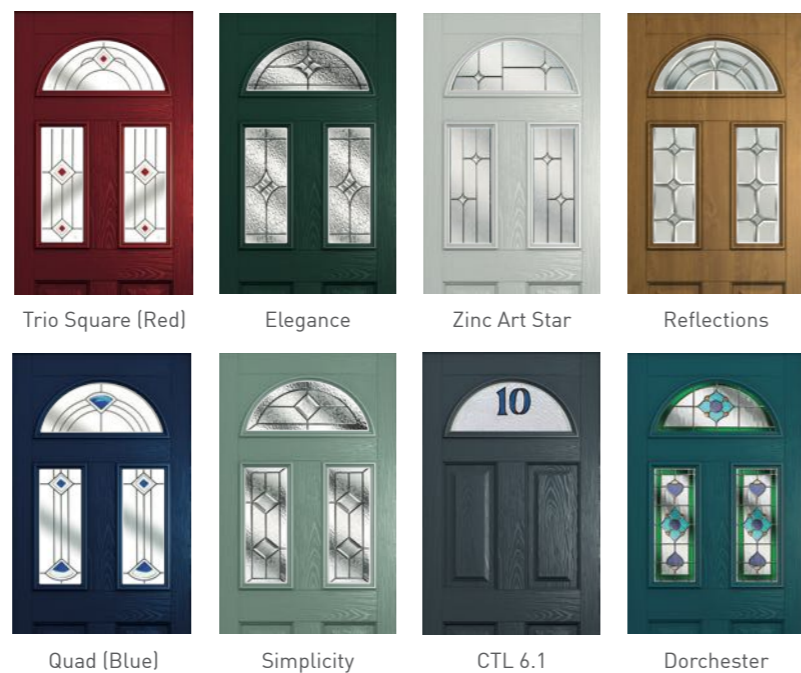

The Beeston makes a fantastic composite stable door.

Given the size of the glazed area, it's possible to create something particularly individual when combined with one of the major colours, or you can even specify an integral blind. Like all the doors in the Solidor range, there's the option of chrome, brushed, gold, black chrome, black and white door furniture. So go on, be bold in your design!

Colour - Black
Glass - Elegance

Colours

See the full range of glass options in our dedicated glass brochure at www.thetradevillage.co.uk

Stirling

Colour - Blue
Glass - Oceanic
Handle - Lever/Lever

London

Colour - Golden Oak
Glass - Dorchester