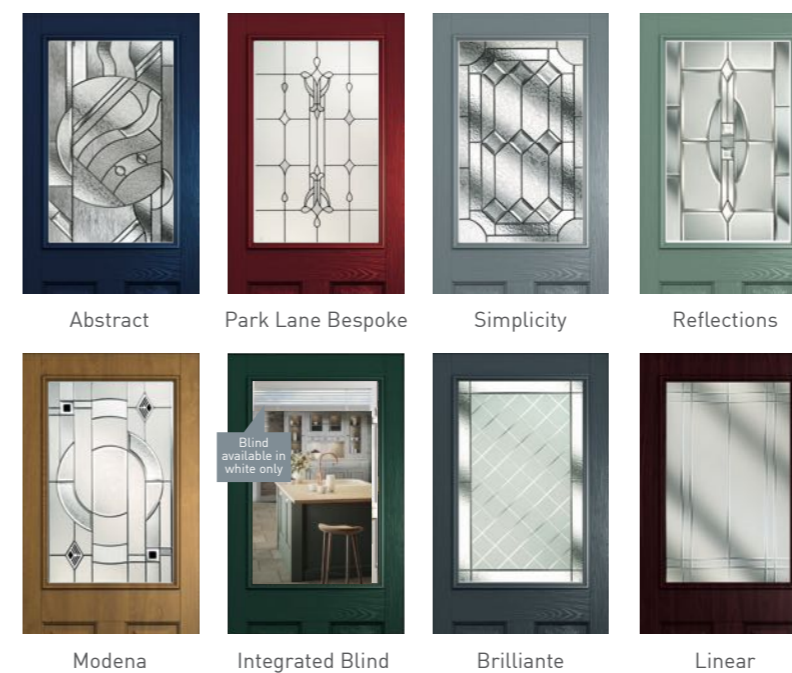

Conway

Beeston

Colour - Foiled White
Glass - Caledonian Rose

The Conway is a highly versatile composite door solution.

This door can be designed as a completely solid door, or with just the top fanlight glazed or even with a fully glazed design to take account of the vast array of glass options. The square or quad glass options can be manufactured in grey, black and red colours for added elegance. Our advice is to also choose a bold door knocker for this design!

The Beeston makes a fantastic composite stable door.

Given the size of the glazed area, it's possible to create something particularly individual when combined with one of the major colours, or you can even specify an integral blind. Like all the doors in the Solidor range, there's the option of chrome, brushed, gold, black chrome, black and white door furniture. So go on, be bold in your design!