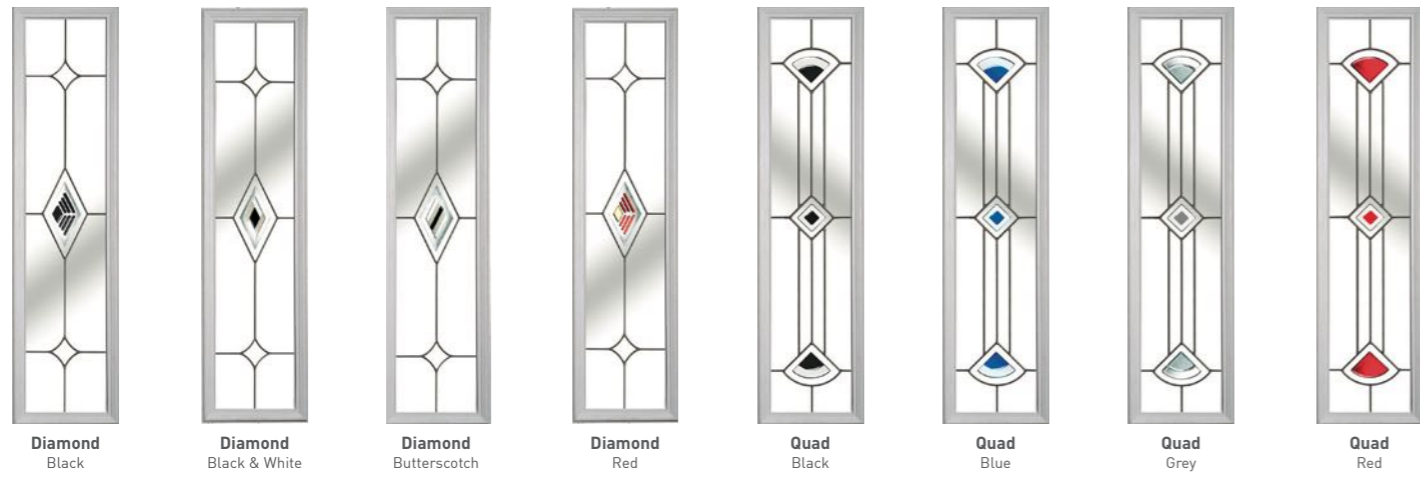

Hand crafted, each piece of glass is unique, turning the door to your home into a stunning work of art.

Solidor[®]
EXCLUSIVE

Artistic Glass

Inspired by classical artistic styles, such as art deco, minimalism, and the impressionist movement, The Modernist Range of glass is unique to Solidor.

Fairmont

Paramount

Wiltern

Gaumont

Tate

Fairmont

Paramount

Wiltern

Tate

Traditional Range Backing glass required

Available in white only

Decorative Glass Backing glass not optional.

Backing glass required

To create your perfect Solidor go online