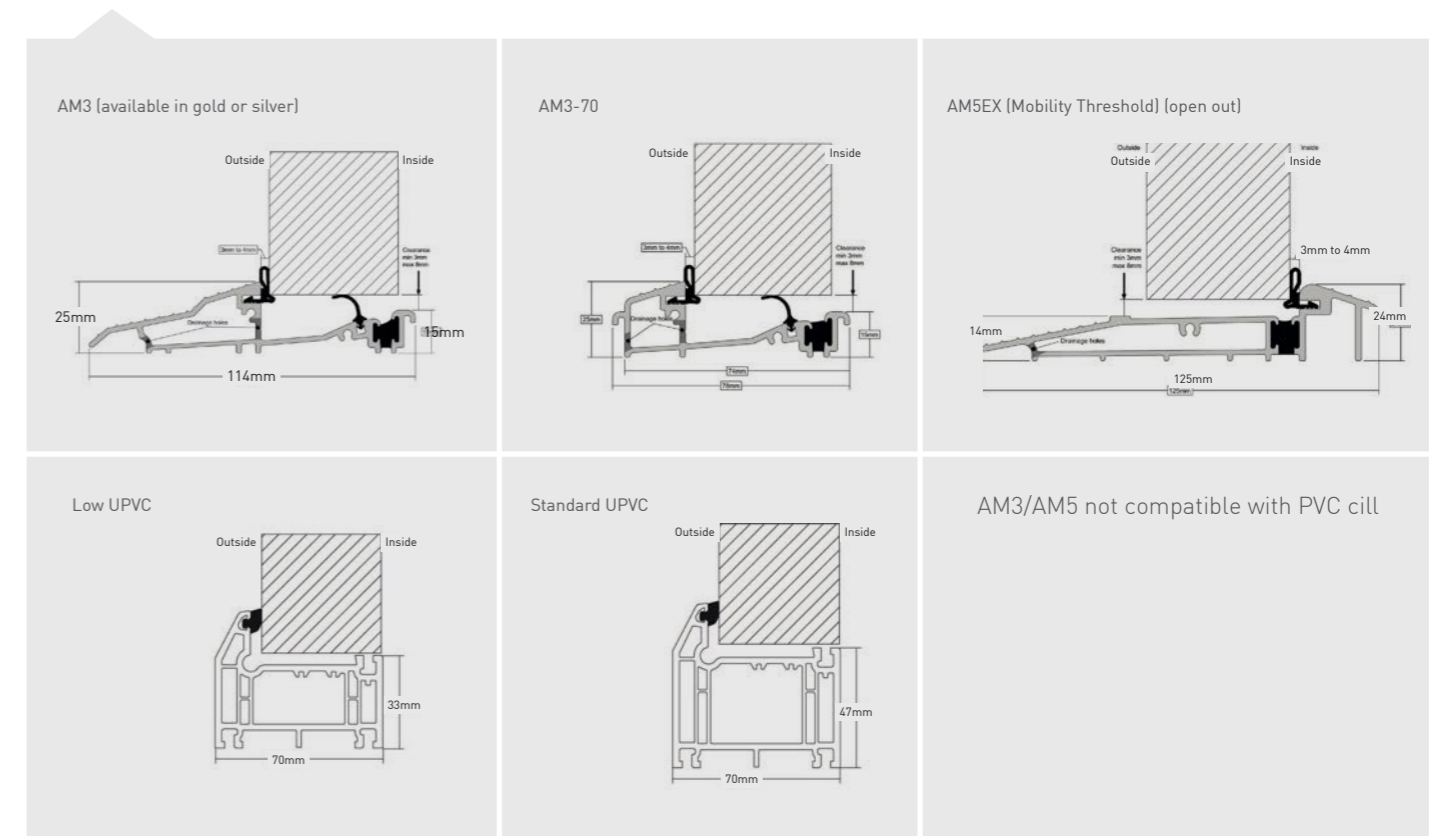

Thresholds

To allow for every circumstance we offer the largest range of door thresholds. The AM3 and AM5EX aluminium threshold are both Part 'M' compliant within the latest Building Regulations for easy access.