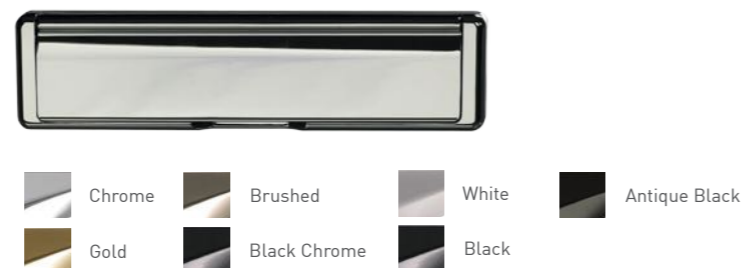

Letterplates