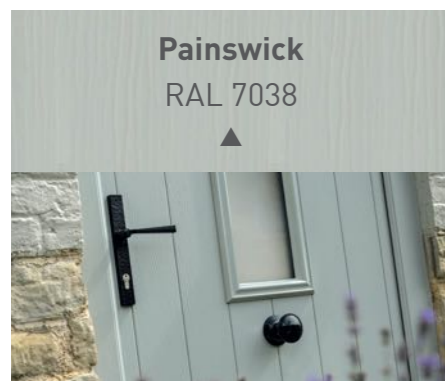

A Colourful Entrance

Luxury Range

We offer the **largest** range of colours from stock in the UK.

Choose from **22 colours** for the inside and / or the outside of your door. You also have 10 frame colour options to choose from. When selecting your colour from this guide please be aware we advise you to ask for a colour swatch to check both colour and grain structure.