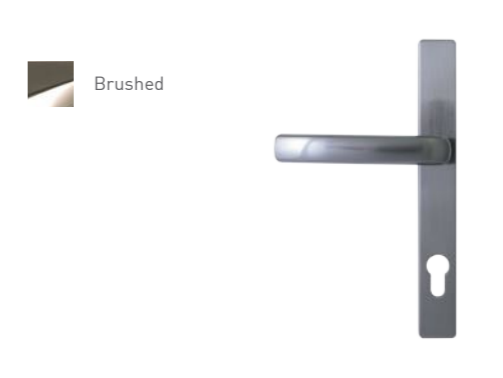

Door Knockers

Doctor

Premium 7" Doctor

Urn

Available with or without spyhole

Pony Tail

Stainless Steel

Lion

Not available on Tenby 4, Conway 3, Ludlow, Edinburgh, Harlech or Nottingham

Viewer

Letterplates

The Architectural Range

Knocker

Lever / Lever inline handle

Letterplate (Opens inwards)

The Classical Range

Bullring Knocker

Lever / Lever inline handle

Pull Knob

Letterplate (opens inwards)

Butt Hinge

-  Gold
-  White
-  Black
-  Brushed

Hinges

Our new slimline, PAS 24 tested, face fixed flag hinge is sleek and modern. Available for open in doors only.