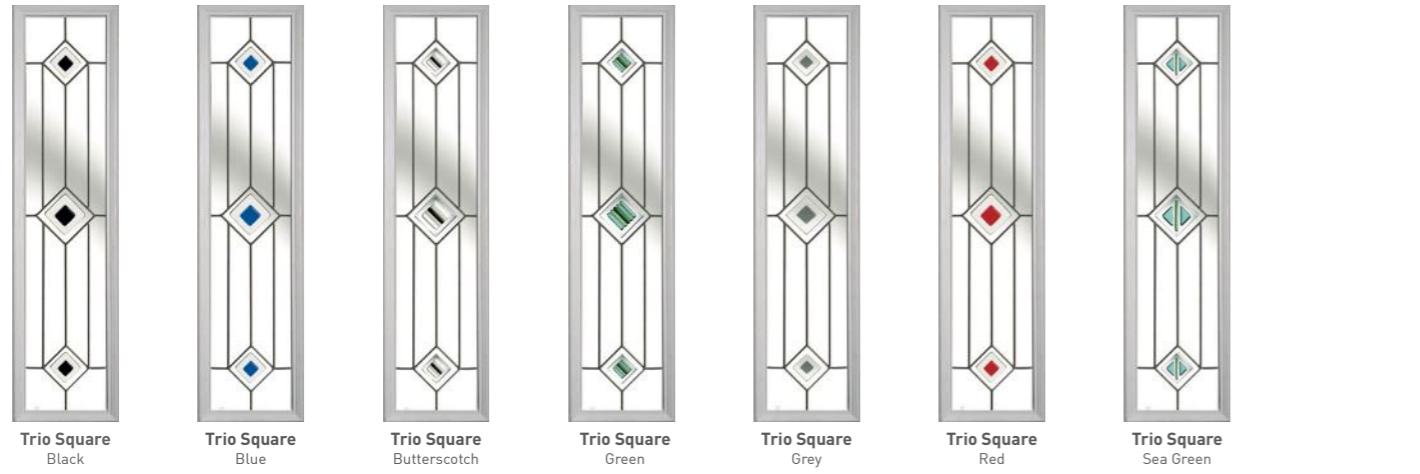

Hand crafted, each piece of glass is unique, turning the door to your home into a stunning work of art.

Solidor[®]
EXCLUSIVE

Artistic Glass

Inspired by classical artistic styles, such as art deco, minimalism, and the impressionist movement, The Modernist Range of glass is unique to Solidor.

Fairmont

Paramount

Wiltern

Gaumont

Tate

Fairmont

Paramount

Wiltern

Tate

Traditional Range Backing glass required

Available in white only

Decorative Glass Backing glass not optional.

Backing glass required

To create your perfect Solidor go online