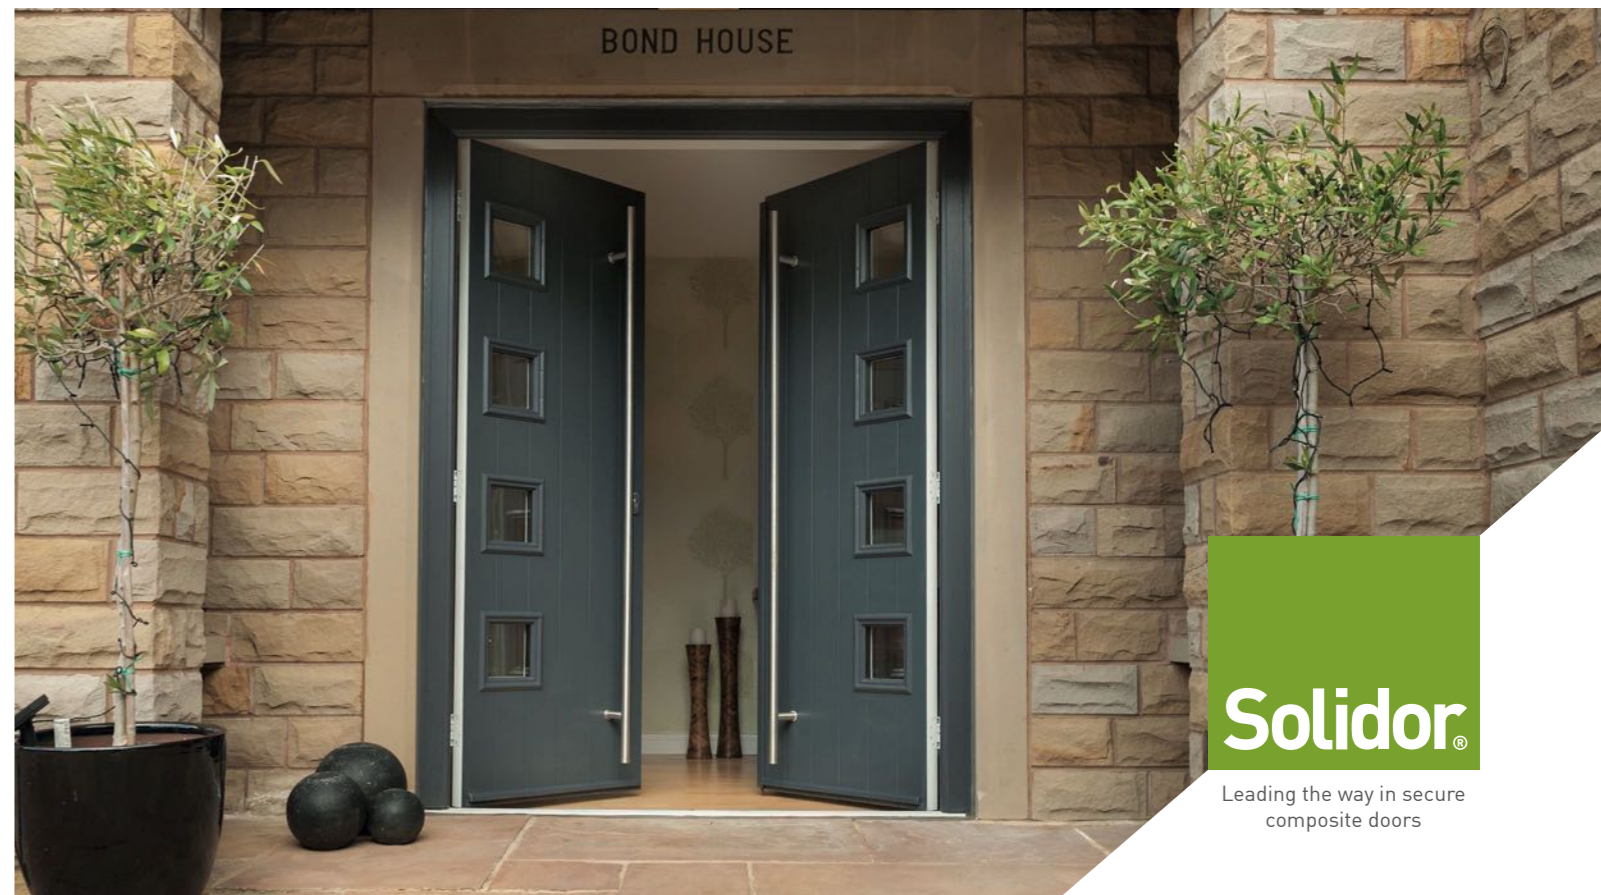

Solidor

Leading the way in secure composite doors

Introduction

The Solidor Collection is an outstanding range of industry leading, solid timber core composite doors. Each Solidor exceeds building regulation requirements and combines traditional and contemporary styling with a full range of Secured by Design locking which provides a stunning, high quality and secure entrance to any home.