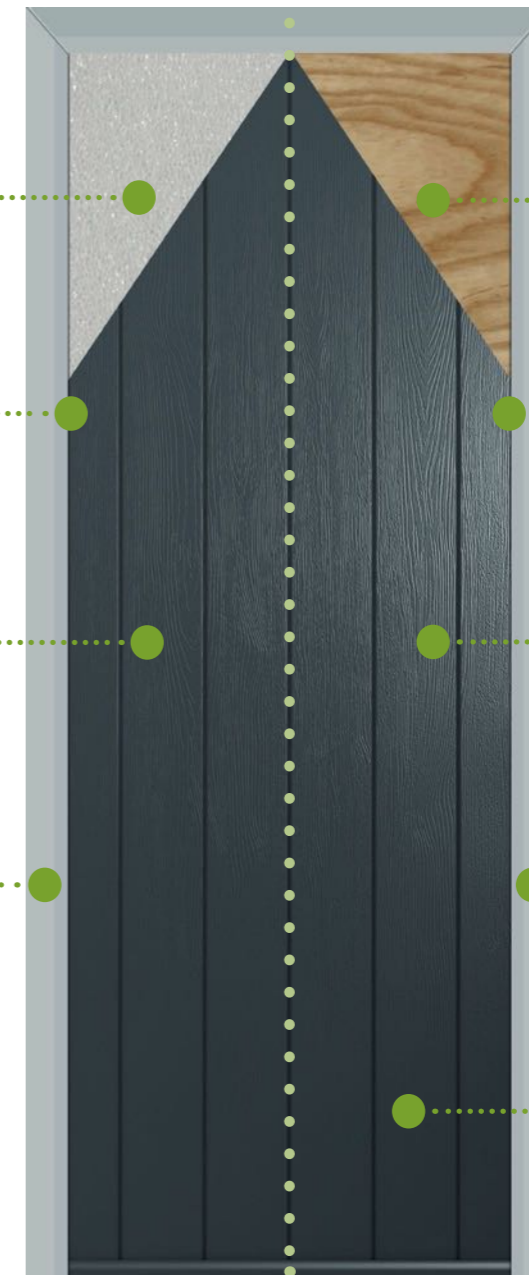

A typical foam filled door construction

Solidor's unique solid timber construction

40mm Foam Filled Centre
performs thermally, but because this is a foam fill it is neither solid, nor secure.

Visible Edge Banding
as a result you will often see a different coloured line running the length of the door.

Gel Coated GRP Outer Skin
may offer protection but can be easily cut through. Also, because every door is a white blank that is surface painted they show scratches very easily.

3 Chamber Profile
which use valuable steel or aluminium reinforcements. Also, you should check if they are lead free.

44mm Solid Timber Core (48mm including skin)
that is thermally efficient and extremely secure.

Hidden Edge Banding
so the front of your door remains a solid, glorious slab of colour.

'Through' Colour ABS Skins
made from the same durable plastic as Lego®. Also, because the entire skin is made of a solid colour, any scratches are practically hidden.

Lead Free, 5 Chamber Profile
which uses 100% recycled reinforcing. Generally, the more chambers that a profile uses, the stronger and more thermally efficient they are.

Wood Grain Effect Skin
that gives all of the aesthetics of timber, but without the time consuming maintenance.