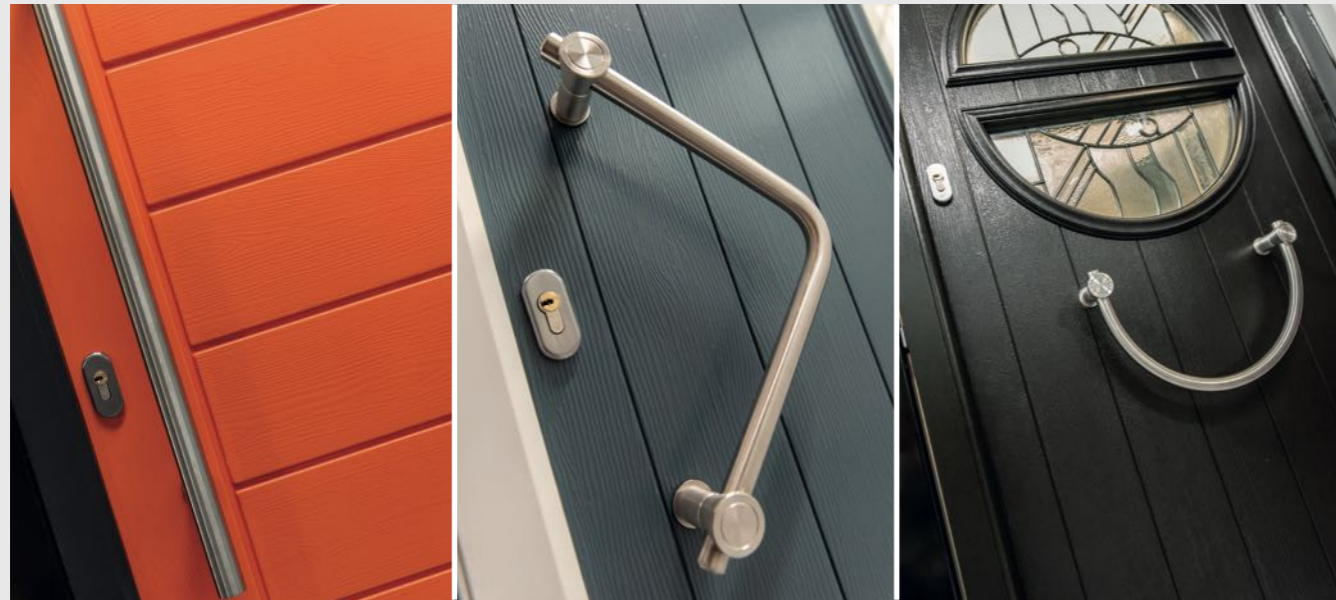

Designer handle range for our key only operated and slam shut auto locks

ES3 800mm

ES24

ES23

Bar handles will be at least 110mm from the edge of the door slab.

Pilkington Texture Glass Warwick™

This design is unique amongst our patterns because it is produced using a different manufacturing method. Pilkington Texture Glass Warwick™ is a random pattern that is added along the central portion of the pane and this has implications when cutting the glass down into finished sizes. It is possible, if a pane is small enough, it could be cut with no evidence of the pattern at all.