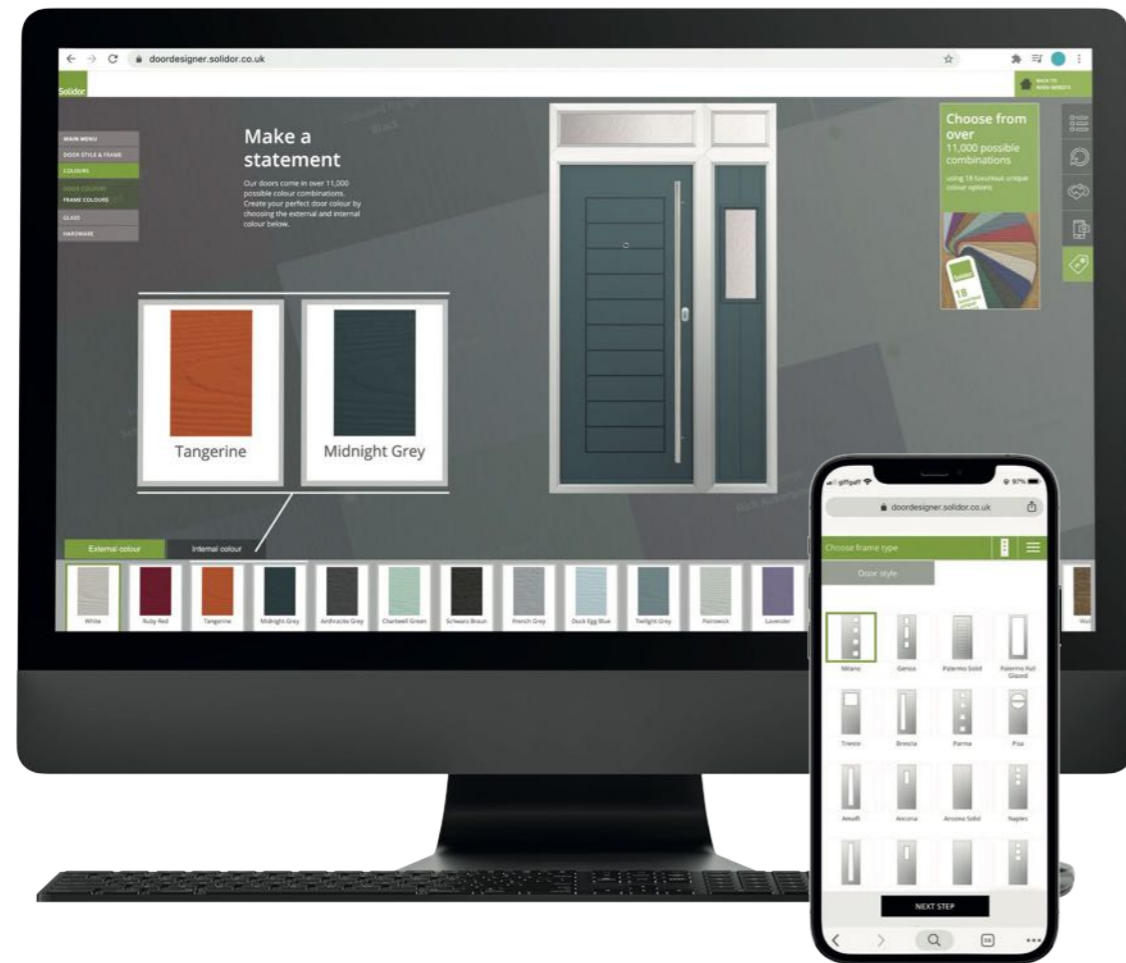

Stylish. Secure. Solidor®

Design your dream door

Choose a door style and request a quotation from an approved installer.

To create your perfect Solidor go online

thetradevillage.co.uk

“What does your front door say about you?”

Solidor

Leading the way in secure composite doors

Introduction

The Solidor Collection is an outstanding range of industry leading, solid timber core composite doors. Each Solidor exceeds building regulation requirements and combines traditional and contemporary styling with a full range of Secured by Design locking which provides a stunning, high quality and secure entrance to any home.