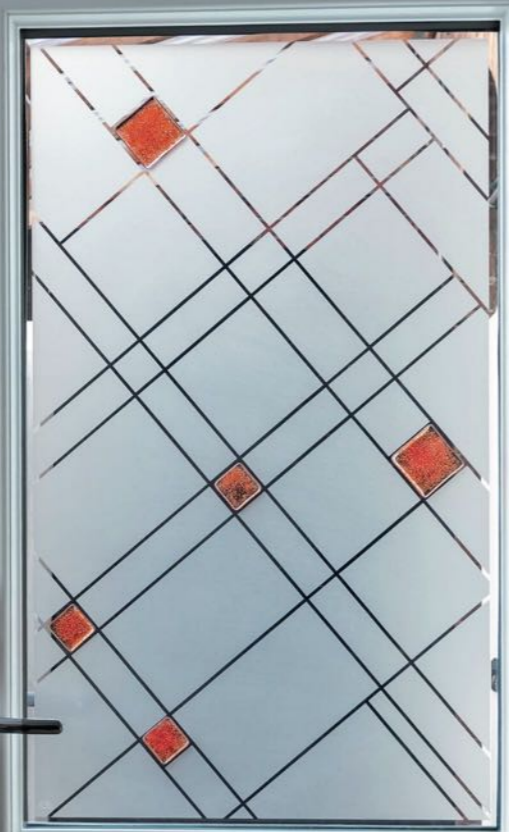

Jo Downs

HANDMADE GLASS

Solidor
EXCLUSIVE

Jo Downs is one of the world's most respected fused glass designers. Working from her Cornwall studio, Jo's work draws inspiration from the beautiful coastal landscape while her advanced fusion techniques allow for the creation of abstract designs of great individuality and depth.

*Please be aware that each piece is individually hand crafted and therefore no two pieces are the same.